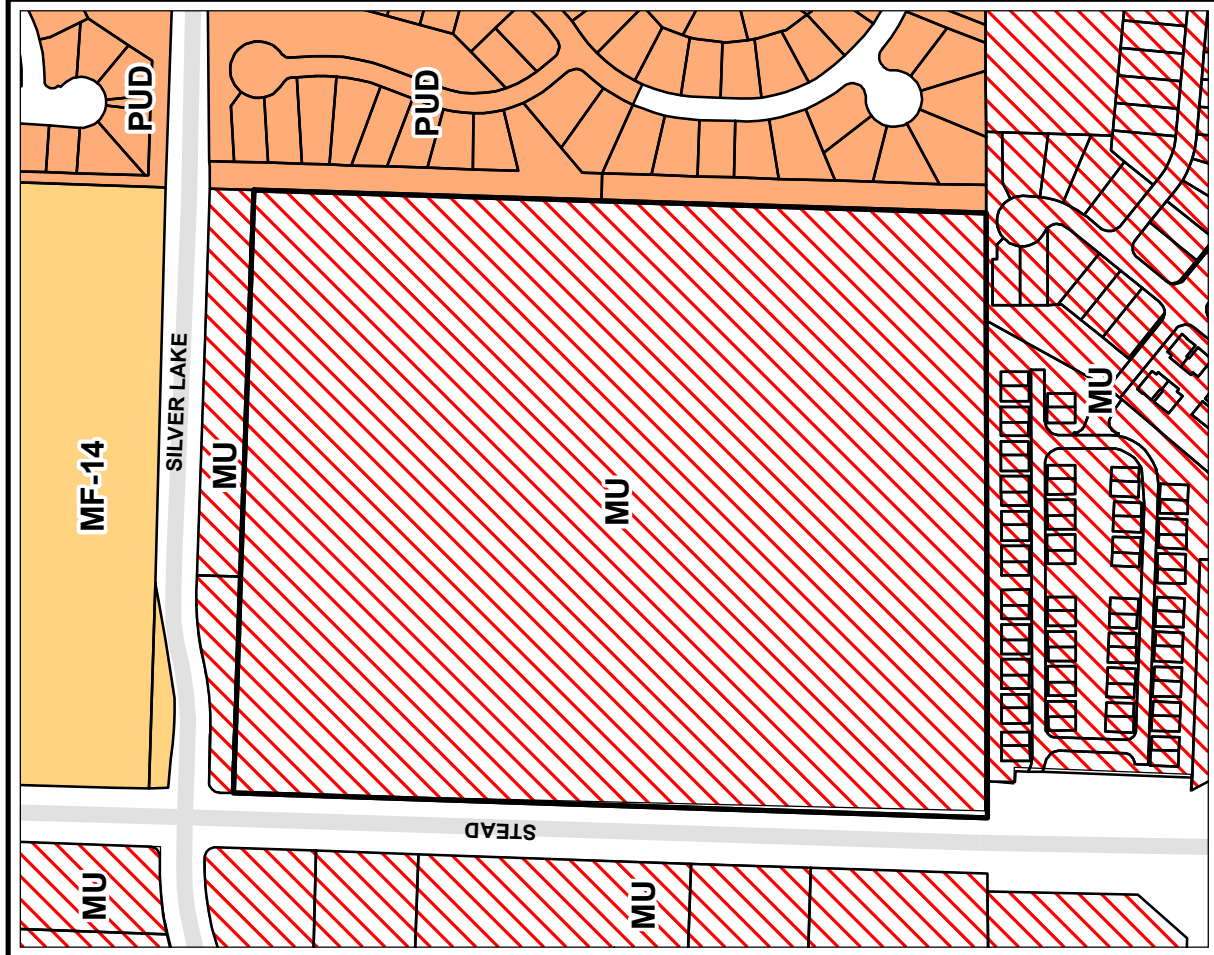

ZONING MAP

LDC20-00040 (WCSD Stead Blvd Zone Change)

**EXISTING ZONING
(MU/NVTC)**

Subject Area ▶

 MU ▶

 PUD ▶

 MF-14 ▶

 PF ▶

**PROPOSED ZONING
(PF)**

Subject Area ▶

 MU ▶

 PUD ▶

 MF-14 ▶

 PF ▶