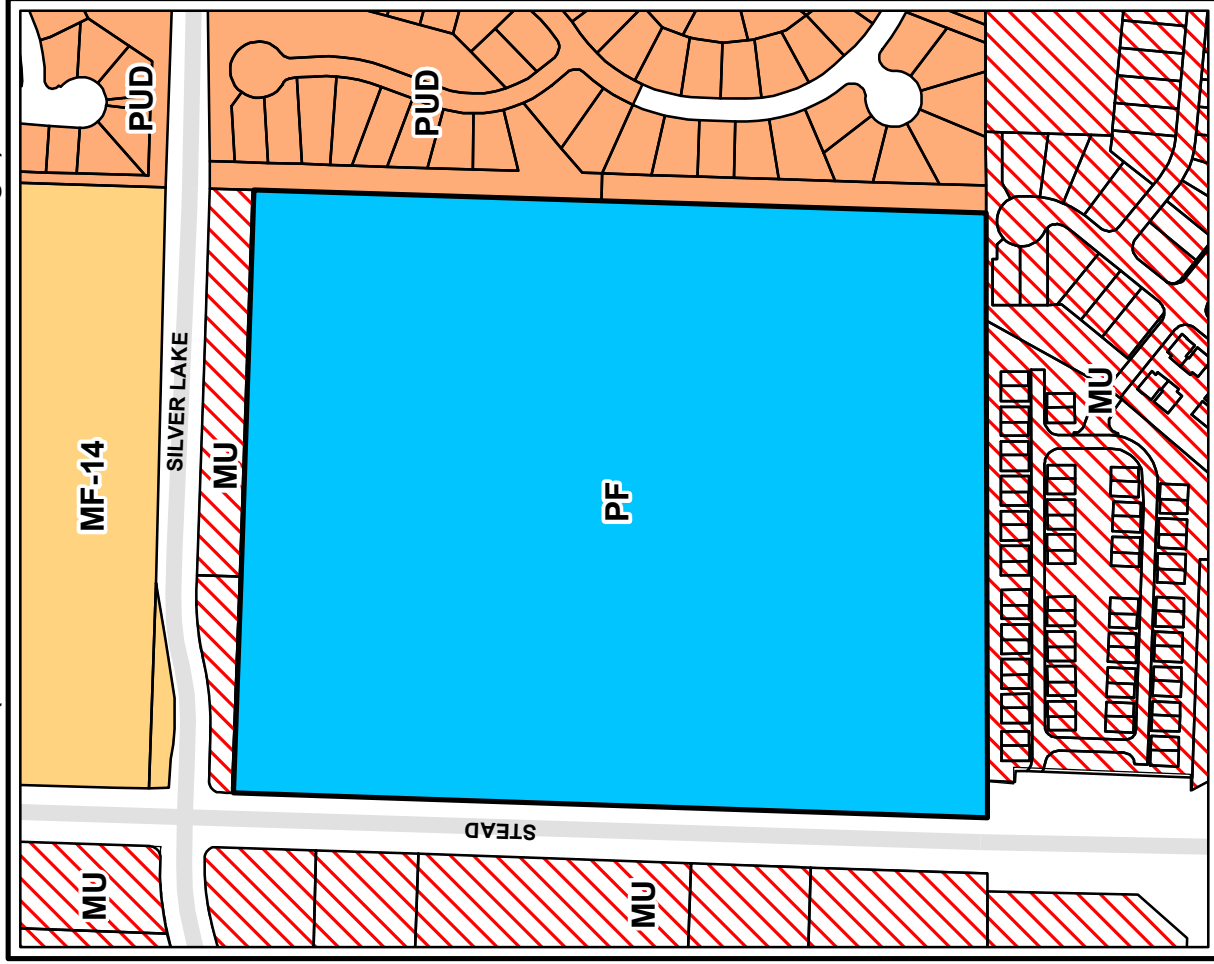

ZONING MAP

LDC20-00040 (WCSD Stead Blvd Zone Change)

**EXISTING ZONING
(MU/NVTC)**

Subject Area ▶

 MU ▶

 PUD ▶

 MF-14 ▶

 PF ▶

**PROPOSED ZONING
(PF)**

Subject Area ▶

 MU ▶

 PUD ▶

 MF-14 ▶

 PF ▶