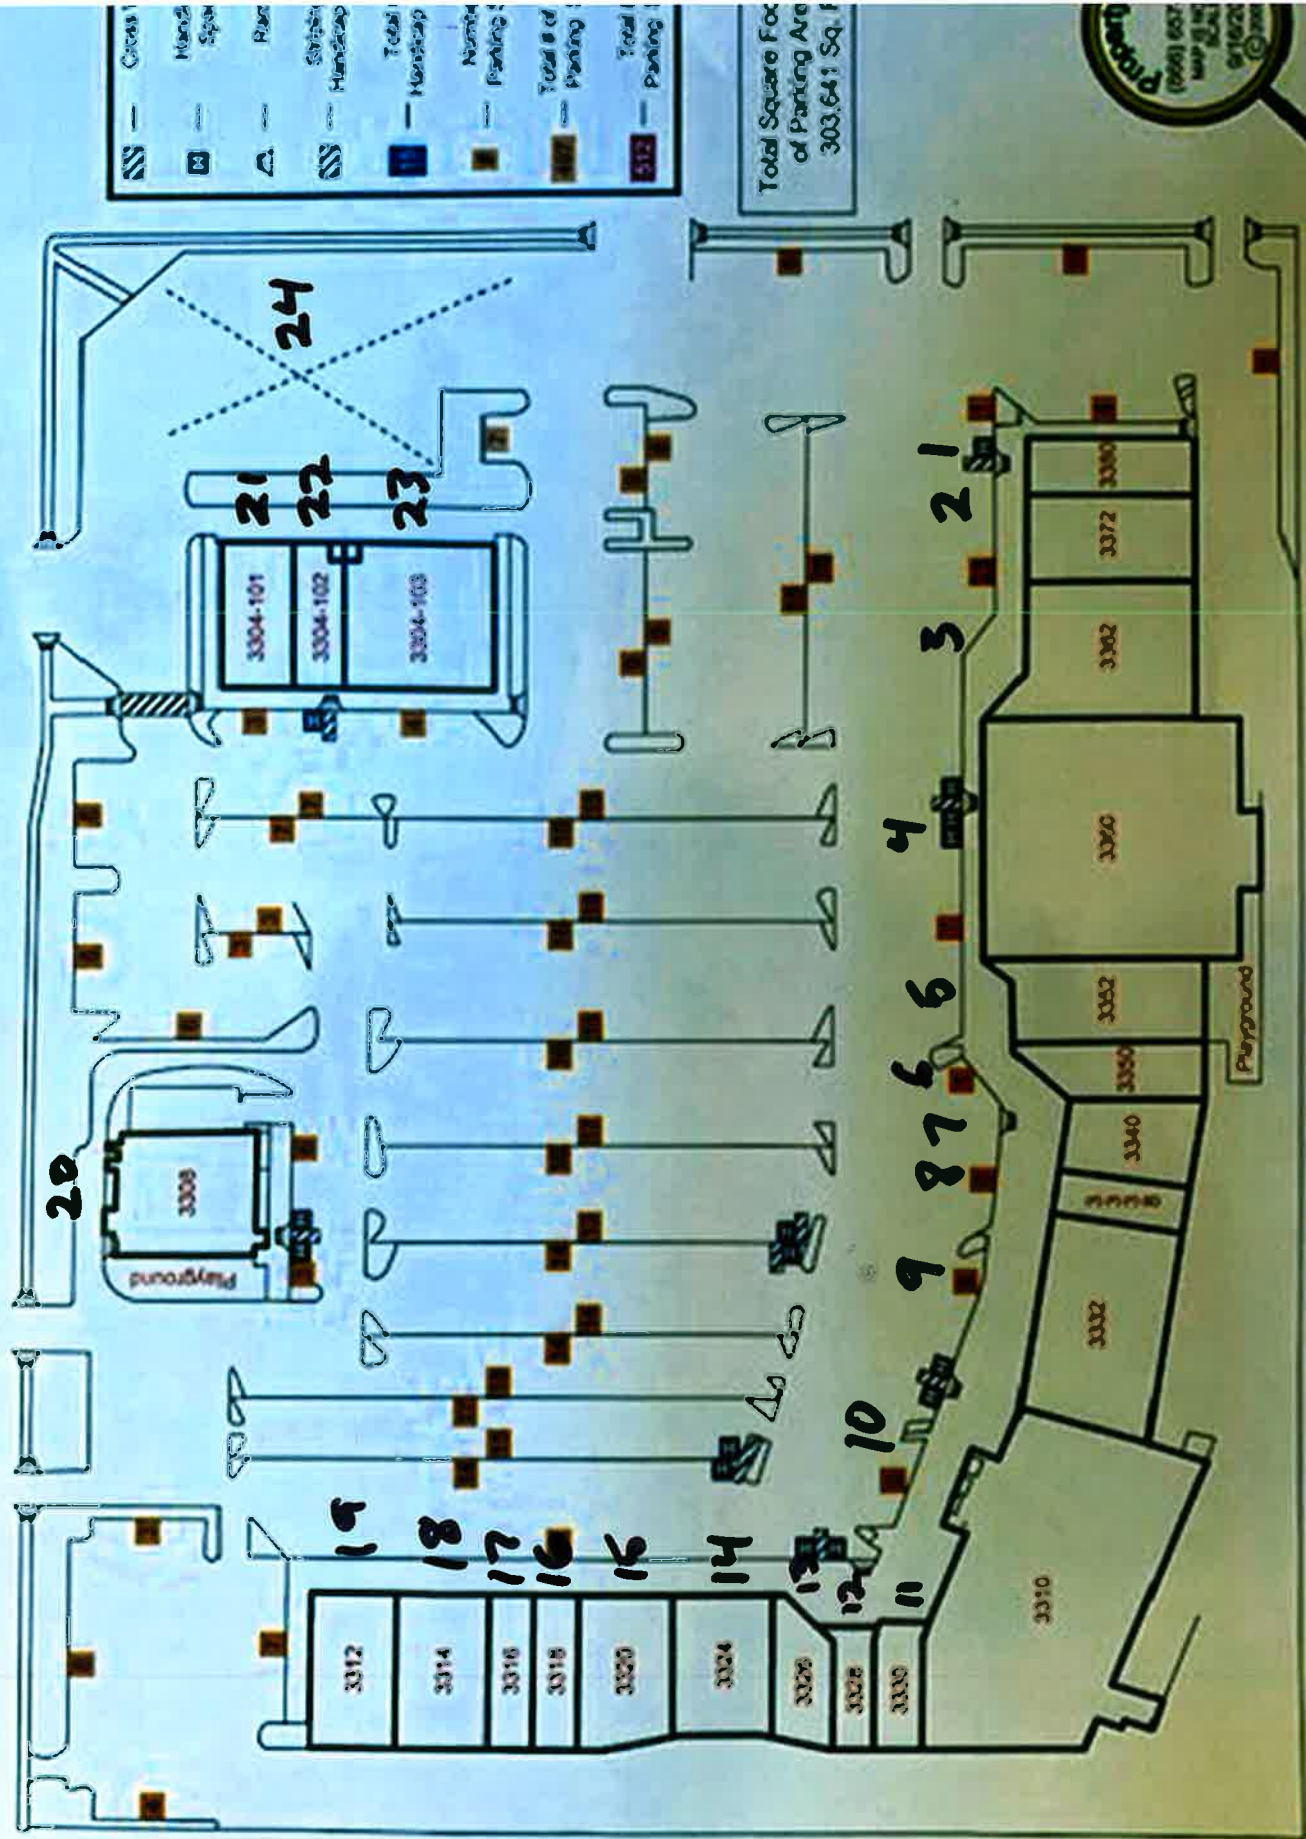

# Parking Site Plan

# Mira Loma Shopping Center

	Circles
	Handicap Spaces
	Plans
	Stripper Handicap
	Total Handicap
	Number
	Parking
	Total # of Parking
	Total Parking

Total Square Footage of Parking Area  
303,641 Sq. Ft.