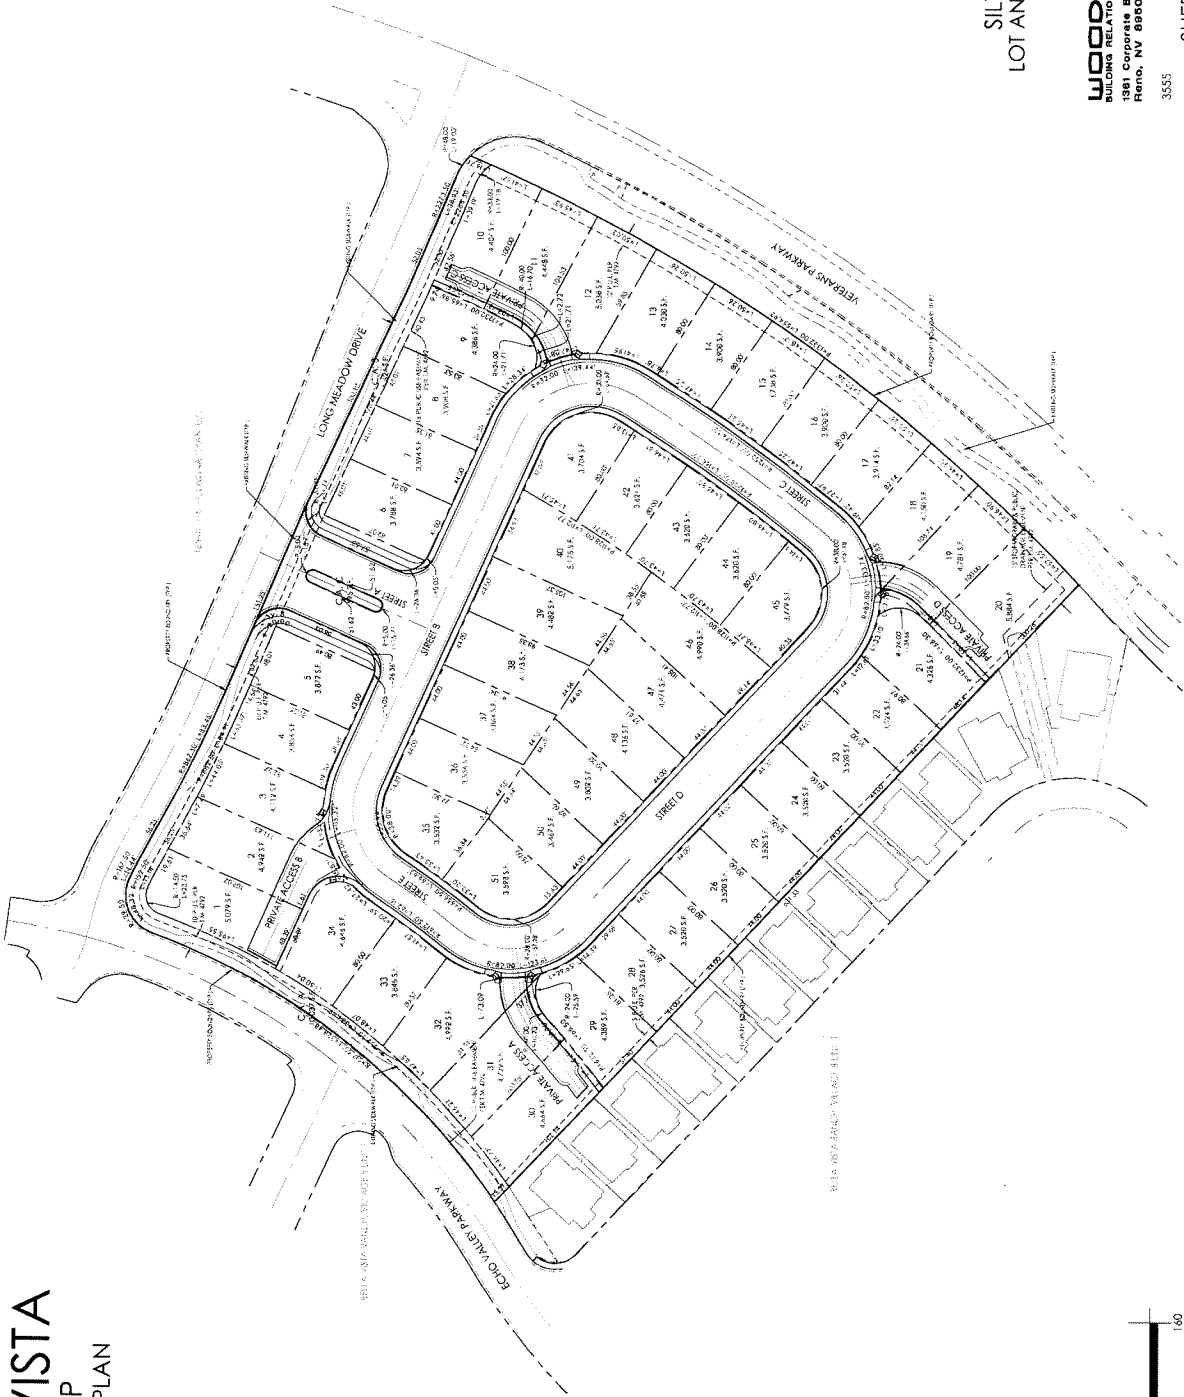

# SILVER VISTA TENTATIVE MAP LOT AND BLOCK PLAN

## SILVER VISTA LOT AND BLOCK PLAN

**WOOD RODGERS**  
 BUILDING DESIGN ARCHITECTURE ENGINEERING & THE ARTS  
 1981 Corporate Blvd  
 Reno, NV 89402  
 Tel: 775.823.4088  
 Fax: 775.823.4088

NOVEMBER, 2017

SHEET LB-1 OF 6

3555