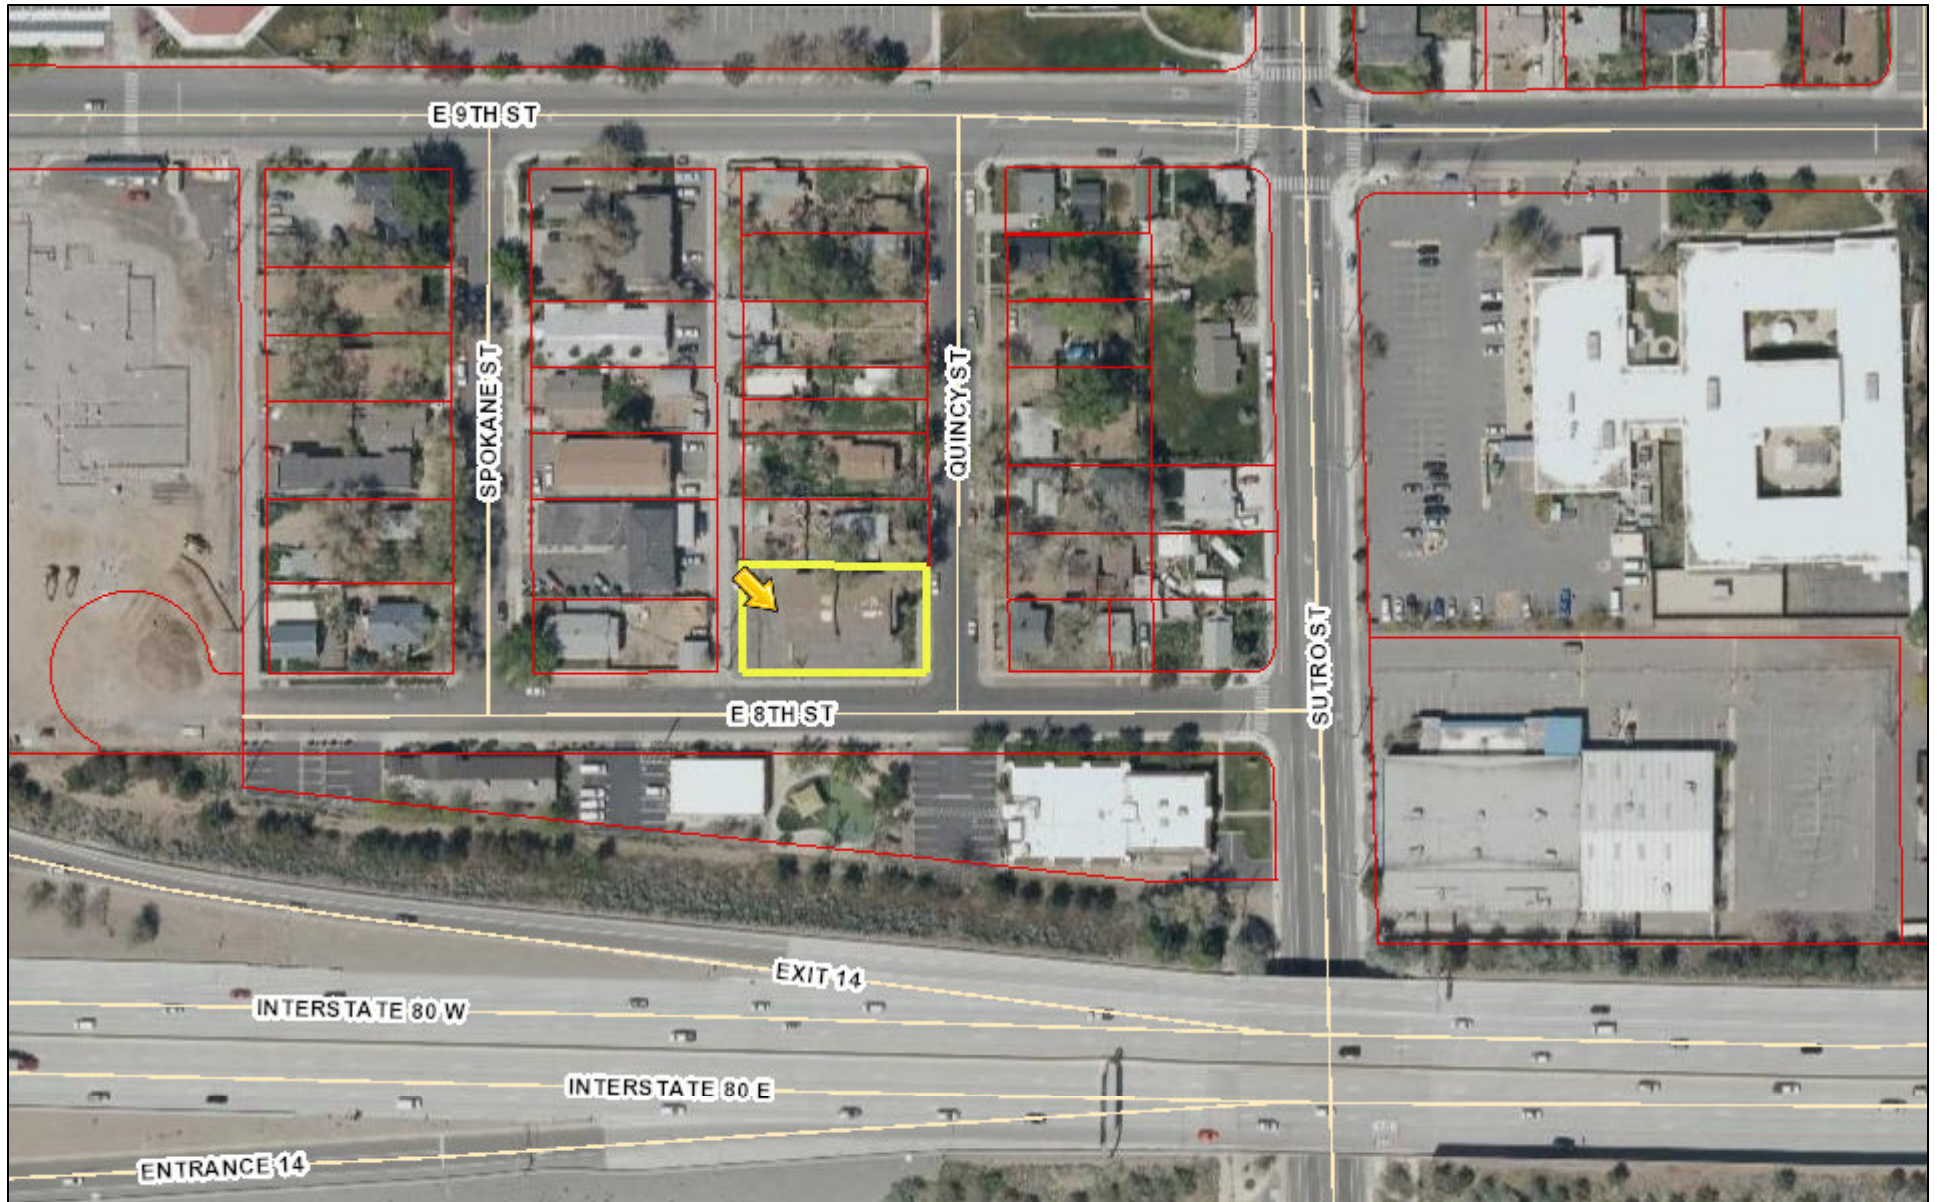

City of Reno Map

August 22, 2017

Points

 Override 1

Lines

 Override 1
 Streets

 Parcels (No Labels)
 Reno City Limits Outline
 Red: Band_1

 Green: Band_2
 Blue: Band_3